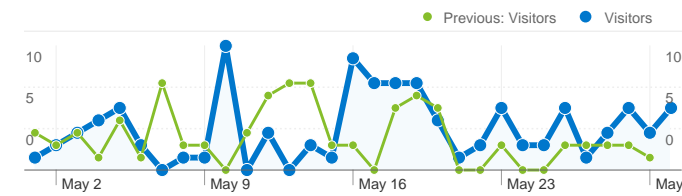

### Site Usage

**105 Visits**

Previous: 83 (26.51%)

**62.86% Bounce Rate**

Previous: 67.47% (-6.84%)

**275 Pageviews**

Previous: 162 (69.75%)

**00:01:18 Avg. Time on Site**

Previous: 00:00:35 (120.85%)

**2.62 Pages/Visit**

Previous: 1.95 (34.19%)

**76.19% % New Visits**

Previous: 86.75% (-12.17%)

### Visitors Overview

**Visitors**  
**94**

**Pages on this site were viewed a total of 275 times**

 **275 Pageviews**  
 Previous: 162 (69.75%)

 **193 Unique Views**  
 Previous: 132 (46.21%)

 **62.86% Bounce Rate**  
 Previous: 67.47% (-6.84%)

**Top Content**