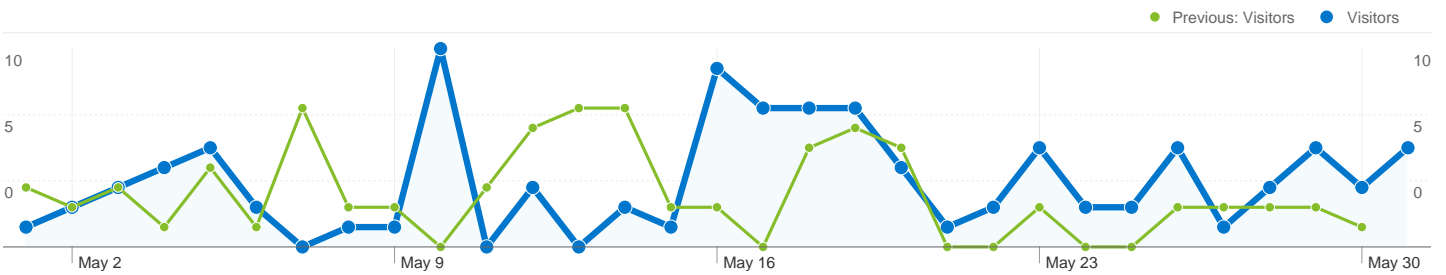

### Site Usage

**105 Visits**

Previous: 83 (26.51%)

**62.86% Bounce Rate**

Previous: 67.47% (-6.84%)

**275 Pageviews**

Previous: 162 (69.75%)

**00:01:18 Avg. Time on Site**

### Visitors Overview

**Visitors**  
**94**

### Map Overlay

**94 people visited this site**

**105 Visits**

Previous: 83 (26.51%)

**94 Absolute Unique Visitors**

Previous: 78 (20.51%)

**275 Pageviews**

Previous: 162 (69.75%)

**2.62 Average Pageviews**