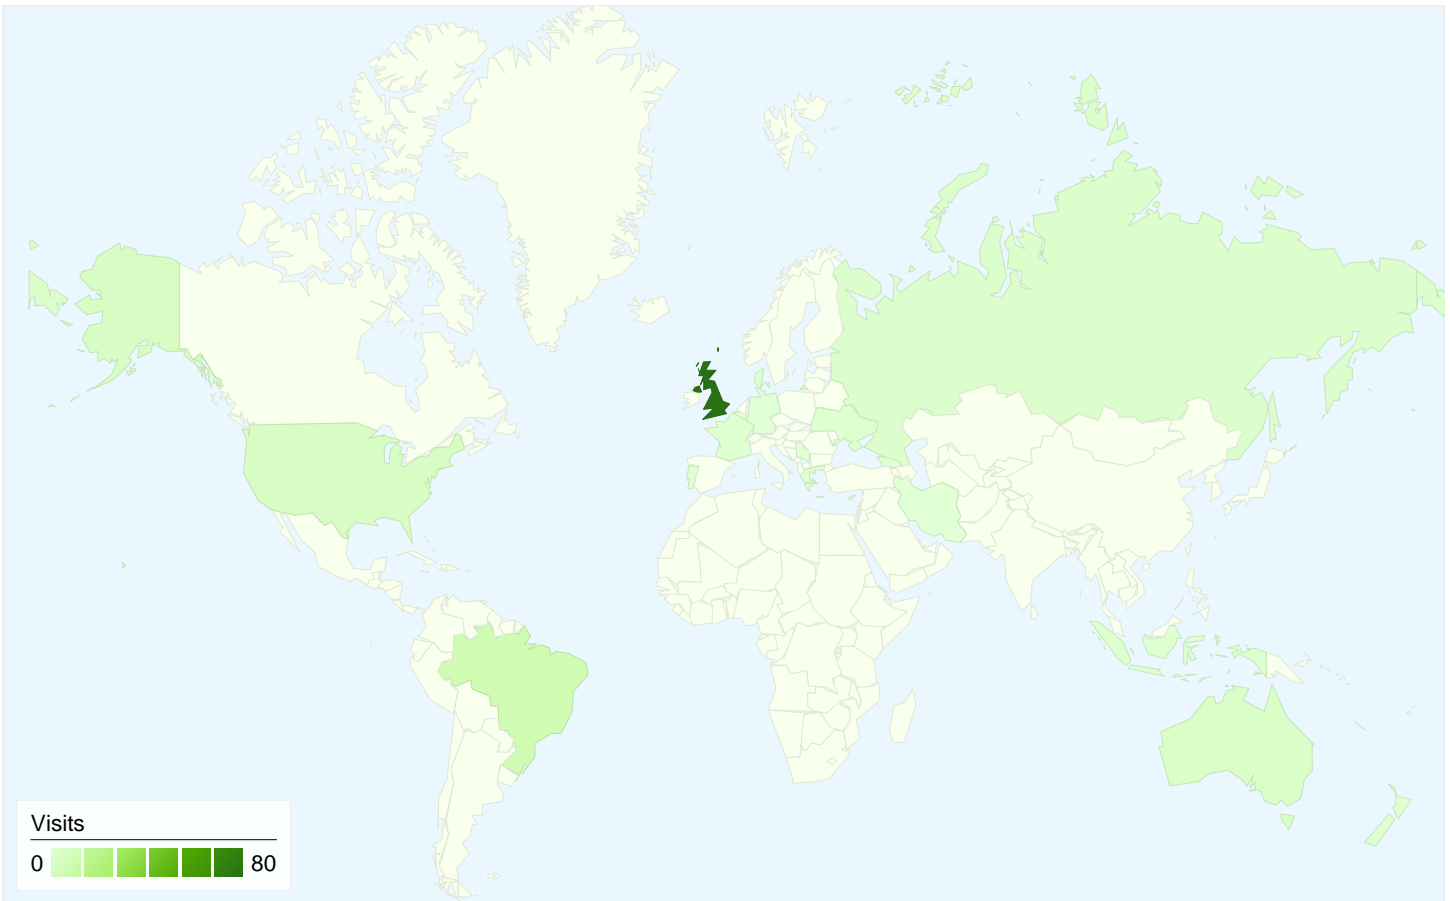

105 visits came from 20 countries/territories

Site Usage

Country/Territory	Visits	Pages/Visit	Avg. Time on Site	% New Visits	Bounce Rate
Visits 105 Previous: 83 (26.51%)	Pages/Visit 2.62 Previous: 1.95 (34.19%)	Avg. Time on Site 00:01:18 Previous: 00:00:35 (120.85%)	% New Visits 77.14% Previous: 86.75% (-11.07%)	Bounce Rate 62.86% Previous: 67.47% (-6.84%)	
United Kingdom	80	3.02	00:01:34	80.00%	60.00%
May 1, 2011 - May 31, 2011	80	3.02	00:01:34	80.00%	60.00%
April 1, 2011 - April 30, 2011	62	2.15	00:00:42	83.87%	64.52%
% Change	29.03%	41.02%	124.60%	-4.62%	-7.00%
Brazil	8	1.00	00:00:00	12.50%	100.00%
May 1, 2011 - May 31, 2011	8	1.00	00:00:00	12.50%	100.00%
April 1, 2011 - April 30, 2011	0	0.00	00:00:00	0.00%	0.00%
% Change	100.00%	100.00%	0.00%	100.00%	100.00%
United States	4	1.50	00:00:14	100.00%	75.00%
May 1, 2011 - May 31, 2011	4	1.50	00:00:14	100.00%	75.00%