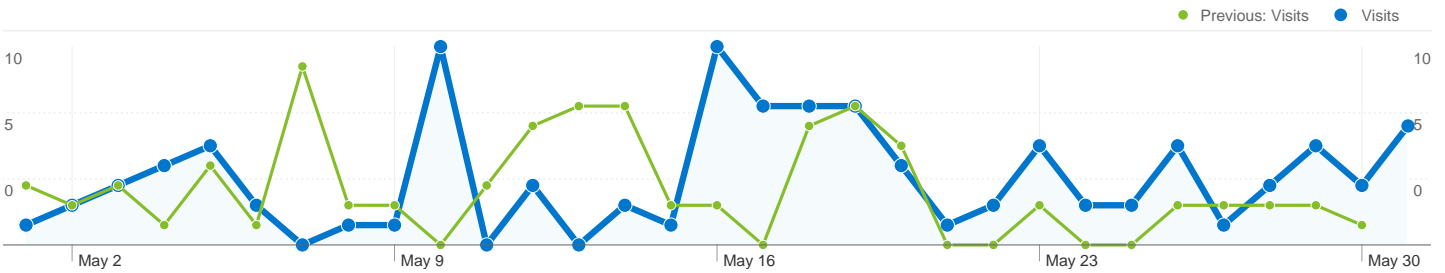

All traffic sources sent a total of 105 visits

20.00% Direct Traffic

Previous: 19.28% (3.75%)

23.81% Referring Sites

Previous: 9.64% (147.02%)

56.19% Search Engines

Previous: 71.08% (-20.95%)

- **Search Engines**
  59.00 (56.19%)
- **Referring Sites**
  25.00 (23.81%)
- **Direct Traffic**
  21.00 (20.00%)

Top Traffic Sources

Sources	Visits	% visits
google (organic)		
May 1, 2011 - May 31, 2011	44	41.90%
Apr 1, 2011 - Apr 30, 2011	46	55.42%
% Change	-4.35%	-24.39%
(direct) ((none))		
May 1, 2011 - May 31, 2011	21	20.00%
Apr 1, 2011 - Apr 30, 2011	16	19.28%
% Change	31.25%	3.75%
bing (organic)		
May 1, 2011 - May 31, 2011	10	9.52%
Apr 1, 2011 - Apr 30, 2011	5	6.02%
% Change	100.00%	58.10%
google.co.uk (referral)		
May 1, 2011 - May 31, 2011	8	7.62%
Apr 1, 2011 - Apr 30, 2011	4	4.82%
% Change	100.00%	58.10%
www.acesa.me (referral)		

Keywords	Visits	% visits
imeche west cumbria		
May 1, 2011 - May 31, 2011	12	20.34%
Apr 1, 2011 - Apr 30, 2011	5	8.47%
% Change	140.00%	140.00%
imeche westcumbria		
May 1, 2011 - May 31, 2011	3	5.08%
Apr 1, 2011 - Apr 30, 2011	0	0.00%
% Change	100.00%	100.00%
carlisle flood		
May 1, 2011 - May 31, 2011	2	3.39%
Apr 1, 2011 - Apr 30, 2011	0	0.00%
% Change	100.00%	100.00%
jaguar plant speke		
May 1, 2011 - May 31, 2011	2	3.39%
Apr 1, 2011 - Apr 30, 2011	2	3.39%
% Change	0.00%	0.00%
wembley stadium