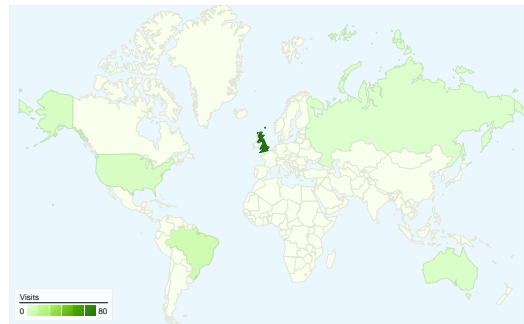

Map Overlay

Traffic Sources Overview

- **Search Engines**
  59.00 (56.19%)
- **Referring Sites**
  25.00 (23.81%)
- **Direct Traffic**
  21.00 (20.00%)