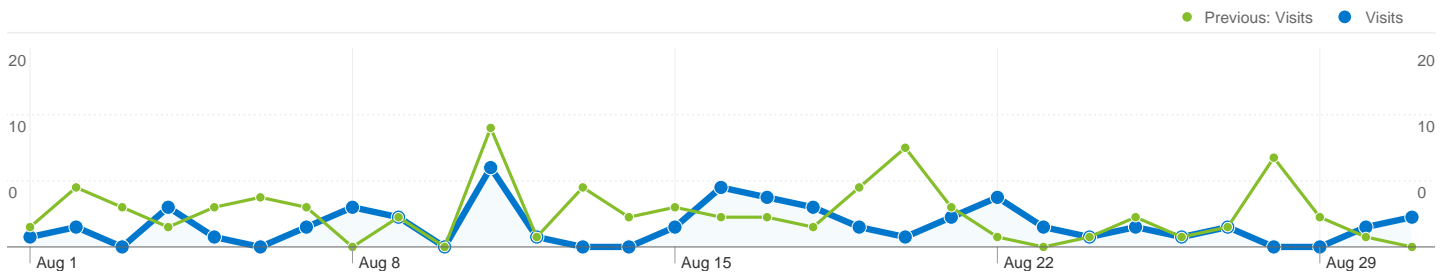

All traffic sources sent a total of 67 visits

22.39% Direct Traffic

Previous: 28.57% (-21.64%)

11.94% Referring Sites

Previous: 11.43% (4.48%)

65.67% Search Engines

Previous: 60.00% (9.45%)

- **Search Engines**
  44.00 (65.67%)
- **Direct Traffic**
  15.00 (22.39%)
- **Referring Sites**
  8.00 (11.94%)

Top Traffic Sources

Sources	Visits	% visits
google (organic)		
Aug 1, 2011 - Aug 31, 2011	38	56.72%
Jul 1, 2011 - Jul 31, 2011	47	44.76%
% Change	-19.15%	26.71%
(direct) ((none))		
Aug 1, 2011 - Aug 31, 2011	15	22.39%
Jul 1, 2011 - Jul 31, 2011	30	28.57%
% Change	-50.00%	-21.64%
bing (organic)		
Aug 1, 2011 - Aug 31, 2011	3	4.48%
Jul 1, 2011 - Jul 31, 2011	10	9.52%
% Change	-70.00%	-52.99%
www.br4.in/ForexMarket (referral)		
Aug 1, 2011 - Aug 31, 2011	3	4.48%
Jul 1, 2011 - Jul 31, 2011	0	0.00%
% Change	100.00%	100.00%
stumbleupon.com (referral)		

Keywords	Visits	% visits
imeche west cumbria		
Aug 1, 2011 - Aug 31, 2011	14	31.82%
Jul 1, 2011 - Jul 31, 2011	16	25.40%
% Change	-12.50%	25.28%
chp plant		
Aug 1, 2011 - Aug 31, 2011	2	4.55%
Jul 1, 2011 - Jul 31, 2011	0	0.00%
% Change	100.00%	100.00%
imeche annual dinner 2011		
Aug 1, 2011 - Aug 31, 2011	2	4.55%
Jul 1, 2011 - Jul 31, 2011	1	1.59%
% Change	100.00%	186.36%
imeche cumbria		
Aug 1, 2011 - Aug 31, 2011	2	4.55%
Jul 1, 2011 - Jul 31, 2011	0	0.00%
% Change	100.00%	100.00%
welsh highland railway