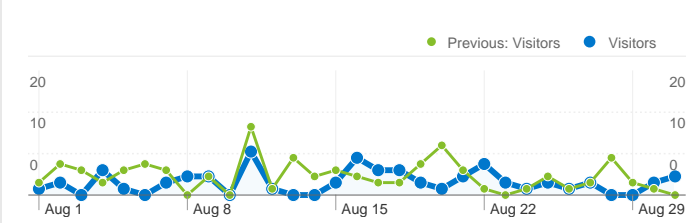

Site Usage

Visitors Overview

Visitors
58

Map Overlay

Traffic Sources Overview

Content Overview		
Pages	Pageviews	% Pageviews
/		
Aug 1, 2011 - Aug 31, 2011	39	35.14%
Jul 1, 2011 - Jul 31, 2011	59	24.38%
% Change	-33.90%	44.11%
/events.html		
Aug 1, 2011 - Aug 31, 2011	11	9.91%
Jul 1, 2011 - Jul 31, 2011	36	14.88%
% Change	-69.44%	-33.38%
/latestnews.html		
Aug 1, 2011 - Aug 31, 2011	5	4.50%
Jul 1, 2011 - Jul 31, 2011	11	4.55%
% Change	-54.55%	-0.90%
/events/20062007/k1garrettlocomotive.html		
Aug 1, 2011 - Aug 31, 2011	5	4.50%
Jul 1, 2011 - Jul 31, 2011	9	3.72%
% Change	-44.44%	21.12%
/events/20072008/jaguar_visit.html		
Aug 1, 2011 - Aug 31, 2011	4	3.60%
Jul 1, 2011 - Jul 31, 2011	3	1.24%
% Change	33.33%	190.69%

58 people visited this site

 **67 Visits**

Previous: 105 (-36.19%)

 **58 Absolute Unique Visitors**

Previous: 79 (-26.58%)

 **111 Pageviews**

Previous: 242 (-54.13%)

 **1.66 Average Pageviews**

Previous: 2.30 (-28.12%)

 **00:01:49 Time on Site**

Previous: 00:02:17 (-20.10%)

 **68.66% Bounce Rate**

Previous: 67.62% (1.53%)

 **68.66% New Visits**

Previous: 59.05% (16.27%)

Technical Profile

1 - 10 of 24

Pages on this site were viewed a total of 111 times

 **111 Pageviews**

Previous: 242 (-54.13%)

 **98 Unique Views**

Previous: 181 (-45.86%)

 **68.66% Bounce Rate**

Previous: 67.62% (1.53%)