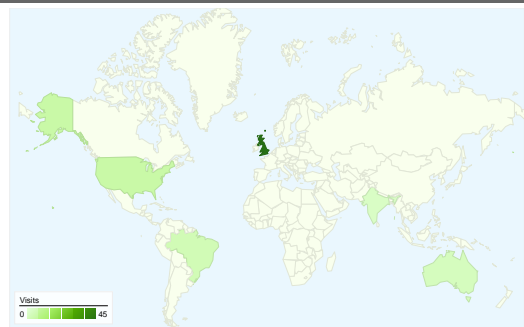

Site Usage

Visitors Overview

Visitors
58

Map Overlay

Traffic Sources Overview

Content Overview		
Pages	Pageviews	% Pageviews
/		
Aug 1, 2011 - Aug 31, 2011	39	35.14%
Jul 1, 2011 - Jul 31, 2011	59	24.38%
% Change	-33.90%	44.11%
/events.html		
Aug 1, 2011 - Aug 31, 2011	11	9.91%
Jul 1, 2011 - Jul 31, 2011	36	14.88%
% Change	-69.44%	-33.38%
/latestnews.html		
Aug 1, 2011 - Aug 31, 2011	5	4.50%
Jul 1, 2011 - Jul 31, 2011	11	4.55%
% Change	-54.55%	-0.90%
/events/20062007/k1garrettlocomotive.html		
Aug 1, 2011 - Aug 31, 2011	5	4.50%
Jul 1, 2011 - Jul 31, 2011	9	3.72%
% Change	-44.44%	21.12%
/events/20072008/jaguar_visit.html		
Aug 1, 2011 - Aug 31, 2011	4	3.60%
Jul 1, 2011 - Jul 31, 2011	3	1.24%
% Change	33.33%	190.69%

58 people visited this site

 **67 Visits**

Previous: 105 (-36.19%)

 **58 Absolute Unique Visitors**

Previous: 79 (-26.58%)

 **111 Pageviews**

Previous: 242 (-54.13%)

 **1.66 Average Pageviews**

All traffic sources sent a total of 67 visits

22.39% Direct Traffic

Previous: 28.57% (-21.64%)

11.94% Referring Sites

Previous: 11.43% (4.48%)

65.67% Search Engines

Previous: 60.00% (9.45%)

- **Search Engines**
44.00 (65.67%)
- **Direct Traffic**
15.00 (22.39%)
- **Referring Sites**
8.00 (11.94%)

Aug 1, 2011 - Aug 31, 2011	2	2.99%
Jul 1, 2011 - Jul 31, 2011	0	0.00%
% Change	100.00%	100.00%

Aug 1, 2011 - Aug 31, 2011	2	4.55%
Jul 1, 2011 - Jul 31, 2011	0	0.00%
% Change	100.00%	100.00%

67 visits came from 24 countries/territories