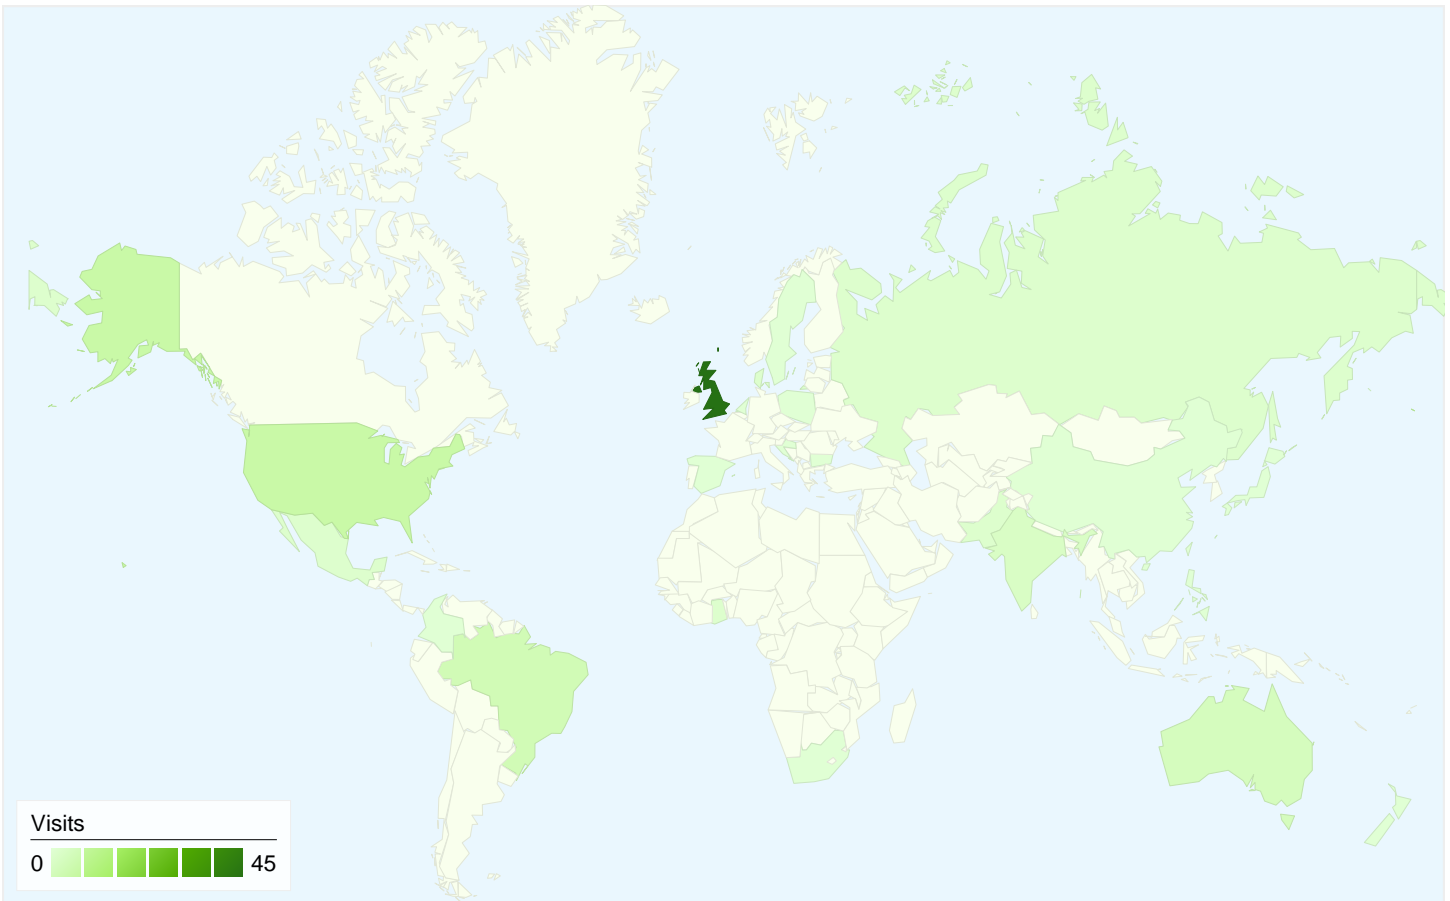

67 visits came from 24 countries/territories

Site Usage

Country/Territory	Visits	Pages/Visit	Avg. Time on Site	% New Visits	Bounce Rate
Visits 67 Previous: 105 (-36.19%)	Pages/Visit 1.66 Previous: 2.30 (-28.12%)	Avg. Time on Site 00:01:49 Previous: 00:02:17 (-20.10%)	% New Visits 70.15% Previous: 59.05% (18.80%)	Bounce Rate 68.66% Previous: 67.62% (1.53%)	
United Kingdom					
August 1, 2011 - August 31, 2011	45	1.87	00:02:26	62.22%	62.22%
July 1, 2011 - July 31, 2011	78	2.67	00:02:55	52.56%	62.82%
% Change	-42.31%	-30.00%	-16.20%	18.37%	-0.95%
United States					
August 1, 2011 - August 31, 2011	6	1.00	00:00:00	100.00%	100.00%
July 1, 2011 - July 31, 2011	7	1.71	00:01:23	85.71%	57.14%
% Change	-14.29%	-41.67%	-100.00%	16.67%	75.00%
Brazil					
August 1, 2011 - August 31, 2011	4	1.00	00:00:00	25.00%	100.00%