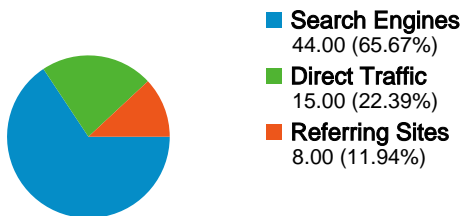

Site Usage

Visitors Overview

Visitors
58

Map Overlay

Traffic Sources Overview

Content Overview		
Pages	Pageviews	% Pageviews
/		
Aug 1, 2011 - Aug 31, 2011	39	35.14%
Jul 1, 2011 - Jul 31, 2011	59	24.38%
% Change	-33.90%	44.11%
/events.html		
Aug 1, 2011 - Aug 31, 2011	11	9.91%
Jul 1, 2011 - Jul 31, 2011	36	14.88%
% Change	-69.44%	-33.38%
/latestnews.html		
Aug 1, 2011 - Aug 31, 2011	5	4.50%
Jul 1, 2011 - Jul 31, 2011	11	4.55%
% Change	-54.55%	-0.90%
/events/20062007/k1garrettlocomotive.html		
Aug 1, 2011 - Aug 31, 2011	5	4.50%
Jul 1, 2011 - Jul 31, 2011	9	3.72%
% Change	-44.44%	21.12%
/events/20072008/jaguar_visit.html		
Aug 1, 2011 - Aug 31, 2011	4	3.60%
Jul 1, 2011 - Jul 31, 2011	3	1.24%
% Change	33.33%	190.69%

58 people visited this site

 **67 Visits**

Previous: 105 (-36.19%)

 **58 Absolute Unique Visitors**

Previous: 79 (-26.58%)

 **111 Pageviews**

Previous: 242 (-54.13%)

 **1.66 Average Pageviews**

Site Usage

Country/Territory	Visits	Pages/Visit	Avg. Time on Site	% New Visits	Bounce Rate
Visits 67 Previous: 105 (-36.19%)	Pages/Visit 1.66 Previous: 2.30 (-28.12%)	Avg. Time on Site 00:01:49 Previous: 00:02:17 (-20.10%)	% New Visits 70.15% Previous: 59.05% (18.80%)	Bounce Rate 68.66% Previous: 67.62% (1.53%)	
United Kingdom					
August 1, 2011 - August 31, 2011	45	1.87	00:02:26	62.22%	62.22%
July 1, 2011 - July 31, 2011	78	2.67	00:02:55	52.56%	62.82%
% Change	-42.31%	-30.00%	-16.20%	18.37%	-0.95%
United States					
August 1, 2011 - August 31, 2011	6	1.00	00:00:00	100.00%	100.00%
July 1, 2011 - July 31, 2011	7	1.71	00:01:23	85.71%	57.14%
% Change	-14.29%	-41.67%	-100.00%	16.67%	75.00%
Brazil					
August 1, 2011 - August 31, 2011	4	1.00	00:00:00	25.00%	100.00%